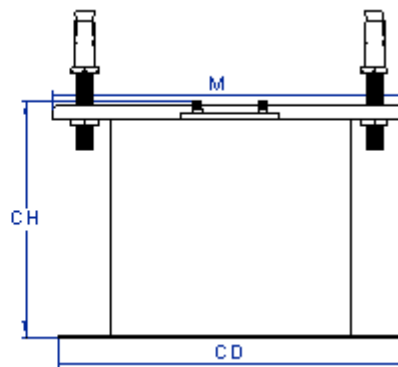

## In-ceiling Screen

- Recessed into false ceiling
- Simple but rigid structure
- Pre-assembled by factory, ready to install
- Included with detachable electric plug for easier installation and maintenance
- Supplied with 3-way wall switch (Optional RF remote control available)
- Available in 1:1, 4:3, 16:9 and 16:10 screen formats, custom sizes are welcome

Product Code	Screen Size (W*H, cm)	Diagonal (inch)	Viewing Area(mm)		B1 (mm)	B2 (mm)	B3 (mm)	M (mm)	OLxCHxCD (mm)	Packing Dimension LxWxH(mm)	Ceiling Opening Dimension LxW (mm)	G.W. (kg)
			Height	Width	Side	Lower	Upper					
<b>1:1 Square Format</b>												
ITW070070	178*178	100	1778	1778	30	30	40	120	1994x100x116	2086x154x151	1978x105	11.5
ITW080080	203*203	113	2032	2032	40	40	45	120	2268x100x116	2360x154x151	2252x105	13.15
ITW096096	244*244	136	2358	2358	40	40	45	120	2594x100x116	2686x154x151	2578x105	15.2
ITW108108	275*275	153	2743	2743	60	60	80	120	3033x100x116	3125x154x151	3017x105	18.12
<b>4:3 Video Format</b>												
ITW060080	203*152	100	1524	2032	40	40	45	120	2268x100x116	2360x154x151	2252x105	12.61
ITW072096	244*183	120	1769	2358	40	40	45	120	2594x100x116	2686x154x151	2578x105	14.48
ITW090120	305*229	150	2286	3048	60	60	80	120	3338x100x116	3430x154x151	3322x105	19.08
<b>16:9 HDTV Format</b>												
ITW045080	203*114	92	1143	2032	40	40	450	120	2268x100x116	2360x154x151	2252x105	12.64
ITW054096	244*137	110	1326	2358	40	40	450	120	2594x100x116	2686x154x151	2578x105	14.40
ITW059105	267*150	120	1500	2667	40	40	450	120	2903x100x116	2995x154x151	2887x105	16.16
<b>16:10 Wide Format</b>												
ITW053085	216*135	100	1349	2159	40	40	450	120	2395x100x116	2487x154x151	2379x105	13.48
ITW056090	229*142	106	1429	2286	40	40	450	120	2522x100x116	2614x154x151	2506x105	14.20
ITW068109	277*173	128	1730	2769	40	40	450	120	3005x100x116	3097x154x151	2989x105	17.03