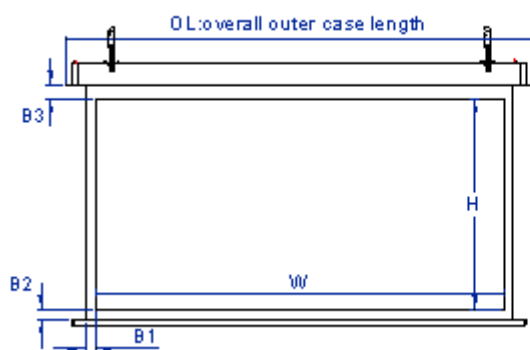

## In-ceiling Screen

- Recessed into false ceiling
- Simple but rigid structure
- Pre-assembled by factory, ready to install
- Included with detachable electric plug for easier installation and maintenance
- Supplied with 3-way wall switch (Optional RF remote control available)
- Available in 1:1, 4:3, 16:9 and 16:10 screen formats, custom sizes are welcome

Product Code	Screen Size (W*H, cm)	Diagonal (inch)	Viewing Area(mm)		B1 (mm)	B2 (mm)	B3 (mm)	M (mm)	OLxCHxCD (mm)	Packing Dimension LxWxH(mm)	Ceiling Opening Dimension LxW (mm)	G.W. (kg)
			Height	Width	Side	Lower	Upper					
<b>1:1 Square Format</b>												
ITW070070	178*178	100	1778	1778	30	30	40	120	1994x100x116	2086x154x151	1978x105	11.5
ITW080080	203*203	113	2032	2032	40	40	45	120	2268x100x116	2360x154x151	2252x105	13.15
ITW096096	244*244	136	2358	2358	40	40	45	120	2594x100x116	2686x154x151	2578x105	15.2
ITW108108	275*275	153	2743	2743	60	60	80	120	3033x100x116	3125x154x151	3017x105	18.12
<b>4:3 Video Format</b>												
ITW060080	203*152	100	1524	2032	40	40	45	120	2268x100x116	2360x154x151	2252x105	12.61
ITW072096	244*183	120	1769	2358	40	40	45	120	2594x100x116	2686x154x151	2578x105	14.48
ITW090120	305*229	150	2286	3048	60	60	80	120	3338x100x116	3430x154x151	3322x105	19.08
<b>16:9 HDTV Format</b>												
ITW045080	203*114	92	1143	2032	40	40	450	120	2268x100x116	2360x154x151	2252x105	12.64
ITW054096	244*137	110	1326	2358	40	40	450	120	2594x100x116	2686x154x151	2578x105	14.40
ITW059105	267*150	120	1500	2667	40	40	450	120	2903x100x116	2995x154x151	2887x105	16.16
<b>16:10 Wide Format</b>												
ITW053085	216*135	100	1349	2159	40	40	450	120	2395x100x116	2487x154x151	2379x105	13.48
ITW056090	229*142	106	1429	2286	40	40	450	120	2522x100x116	2614x154x151	2506x105	14.20
ITW068109	277*173	128	1730	2769	40	40	450	120	3005x100x116	3097x154x151	2989x105	17.03