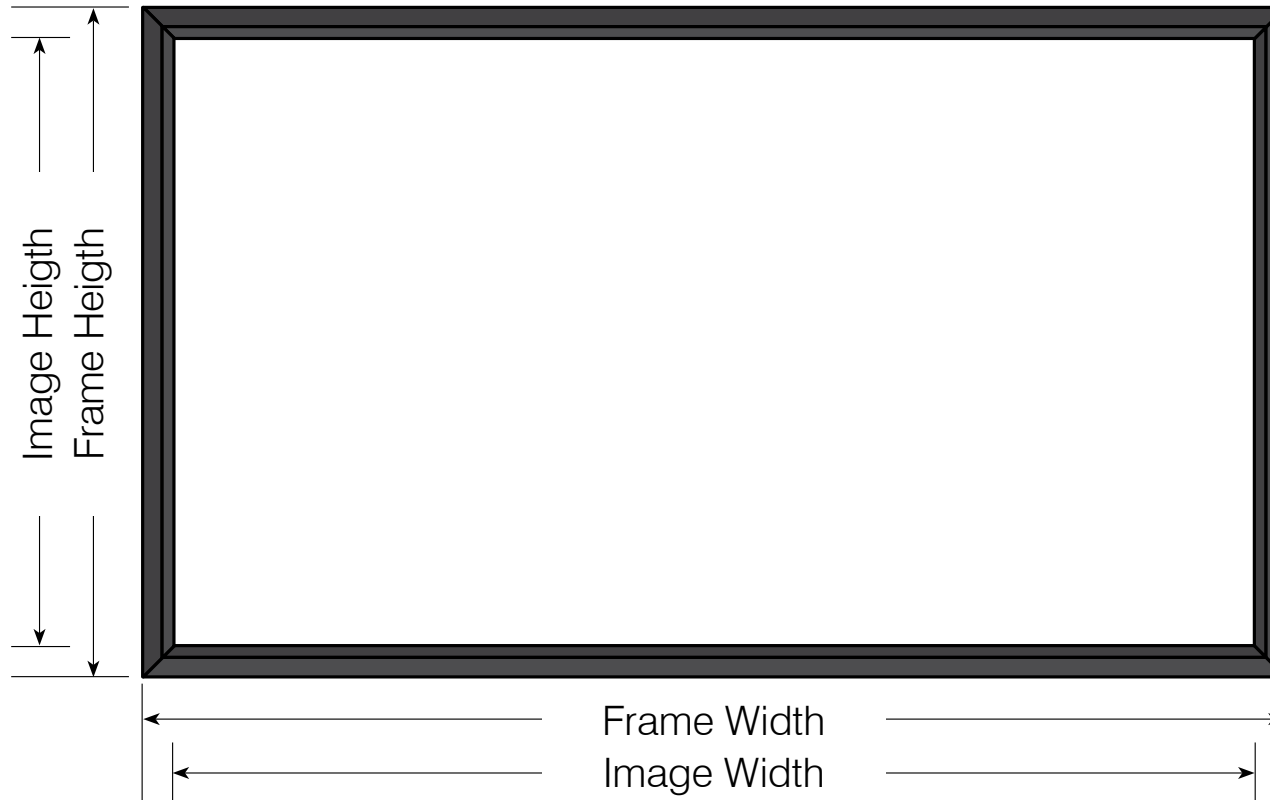

Specifications for Grandview Flocked Frame Screens

| Product Code | Aspect Ratio | Diagonal (inches) | Image Size w x h (mm) | Frame Size w x h (mm) | Frame Finish | Shipping Size l x w x h (mm) | Net Weight (Kg) |
|--------------|--------------|-------------------|-----------------------|-----------------------|----------------------|------------------------------|-----------------|
| GRFF095H | 16:9 | 95" | 2105 x 1185 | 2265 x 1345 | Black Flocked Velour | 2400 x 210 x 190 | 9 |
| GRFF100H | 16:9 | 100" | 2215 x 1245 | 2375 x 1405 | Black Flocked Velour | 2500 x 270 x 175 | 10 |
| GRFF105H | 16:9 | 105" | 2325 x 1305 | 2485 x 1465 | Black Flocked Velour | 2620 x 210 x 190 | 11 |
| GRFF110H | 16:9 | 110" | 2435 x 1370 | 2595 x 1530 | Black Flocked Velour | 2725 x 270 x 175 | 12 |
| GRFF115H | 16:9 | 115" | 2545 x 1430 | 2705 x 1590 | Black Flocked Velour | 2835 x 270 x 175 | 13 |