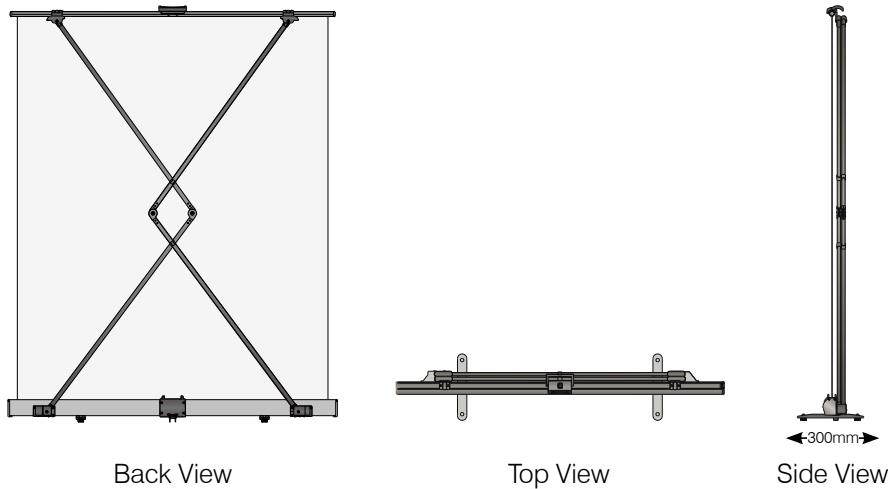

Specifications for Grandview Scissor Lift Screen

Features

- Spring assisted scissor arms for easy raising and lowering.
- Unique design maintains screen flatness.
- Inbuilt Carry Handle and self levelling feet.

Product Code	Aspect Ratio	Diagonal Size (inches)	Image Size w x h (mm)	Casing Length (B) (mm)	Total Height (A) (mm)	Top Border (mm)	L/R Border (mm)	Bottom Border (mm)	Shipping Size w x h x d (mm)	Net.Weight (kg)
GRUC070V	4:3	70"	1420 X 1065	1585	1950	25	35	700	1685 X 180 X 150	5.2
GRUC080V	4:3	80"	1625 X 1220	1790	2105	25	35	700	1890 x 180 x 150	6.0
GRUD070H	16:9	70"	1550 x 870	1710	1755	25	35	700	1810 x 180 x 150	5.4
GRUD080H	16:9	80"	1770 x 995	1930	1880	25	35	700	2030 x 180 x 150	6.1
GRUG080C	16:10	80"	1725 x 1075	1930	1975	25	50	720	2030 x 180 x 150	6.1