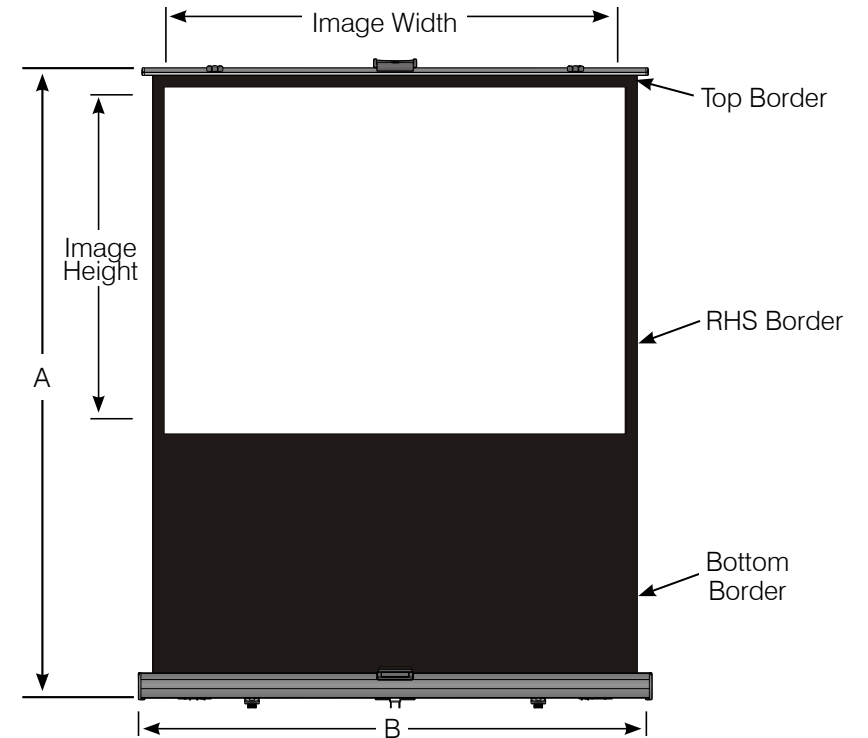

Specifications for Grandview Scissor Lift Screen

Features

- Spring assisted scissor arms for easy raising and lowering.
- Unique design maintains screen flatness.
- Inbuilt Carry Handle and self levelling feet.

Product Code	Aspect Ratio	Diagonal Size (inches)	Image Size w x h (mm)	Casing Length (B) (mm)	Total Height (A) (mm)	Top Border (mm)	L/R Border (mm)	Bottom Border (mm)	Shipping Size w x h x d (mm)	Net.Weight (kg)
GRUC070V	4:3	70"	1420 X 1065	1585	1950	25	35	700	1685 X 180 X 150	5.2
GRUC080V	4:3	80"	1625 X 1220	1790	2105	25	35	700	1890 x 180 x 150	6.0
GRUD070H	16:9	70"	1550 x 870	1710	1755	25	35	700	1810 x 180 x 150	5.4
GRUD080H	16:9	80"	1770 x 995	1930	1880	25	35	700	2030 x 180 x 150	6.1
GRUG080C	16:10	80"	1725 x 1075	1930	1975	25	50	720	2030 x 180 x 150	6.1