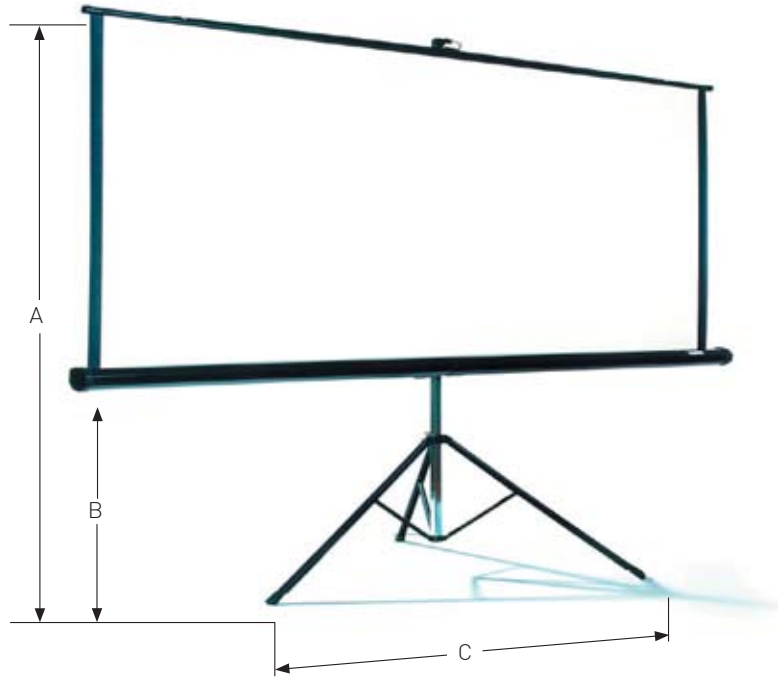

Specification For GV Tripod Screens

Features:

- Black steel casing incorporating tripod legs.
- Manual pull up (adjustable height).
- Plana R front projection fabric.
- Free standing on the floor.
- Note: The tripod is not detachable from the screen.

Product Code	4:3	16:9	Image Size w x h (mm)	Transport size w x h x d (mm)	Dimension A (mm)	Dimension B (mm)	Dimension C (mm)	Dimension D (mm)	Dimension E (mm)	Weight
GRT1520	75"	69"	1520 x 1520	1910 x 200 x 120	2850	895	930	1705	105	8kg
GRT1720	85"	78"	1720 x 1720	2110 x 200 x 120	2785	950	970	1895	70	8kg
GRT2030	100"	92"	2030 x 2030	2440 x 200 x 120	2945	705	670	2225	75	12kg