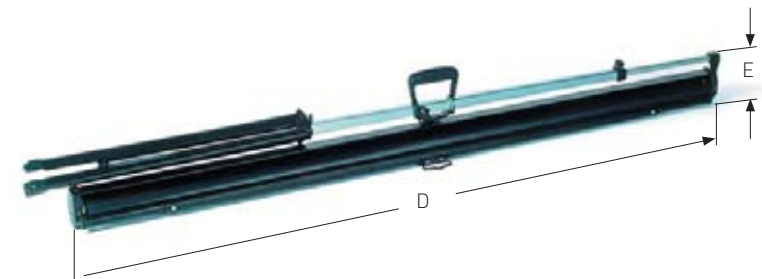

Specification For GV Tripod Screens

Features:

- Black steel casing incorporating tripod legs.
- Manual pull up (adjustable height).
- Plana R front projection fabric.
- Free standing on the floor.
- Note: The tripod is not detachable from the screen.

Product Code	4:3	16:9	Image Size w x h (mm)	Transport size w x h x d (mm)	Dimension A (mm)	Dimension B (mm)	Dimension C (mm)	Dimension D (mm)	Dimension E (mm)	Weight
GRT1520	75"	69"	1520 x 1520	1910 x 200 x 120	2850	895	930	1705	105	8kg
GRT1720	85"	78"	1720 x 1720	2110 x 200 x 120	2785	950	970	1895	70	8kg
GRT2030	100"	92"	2030 x 2030	2440 x 200 x 120	2945	705	670	2225	75	12kg