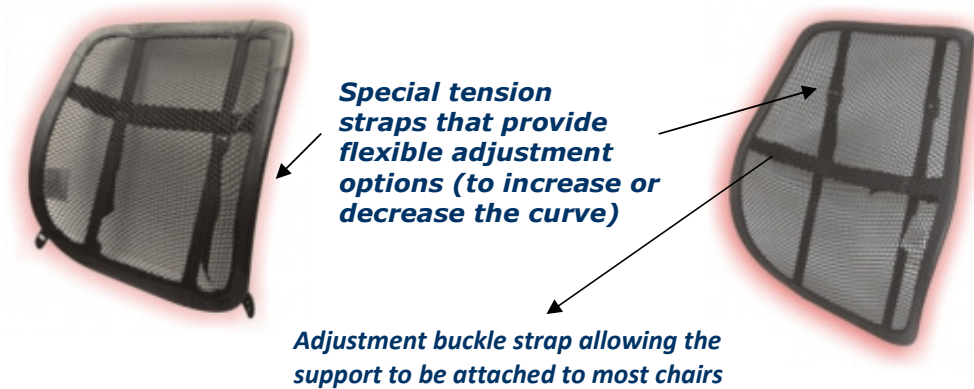

Adjustable SpineSafe Lumbar Support

Chosen and Tested by our Senior Ergonomist

For use on your:

- Office Chair
- Car Seat
- Office Meeting Room Chairs
- Visitor Chairs
- Home Office Chair
- Lounge Chair at Home

These come in 2 sizes:

Medium - \$52.80 inc gst

Large - \$71.50 - inc gst

SpineSafe Main Features:

- Ergonomic design, lightweight and portable
- Promotes good posture and correct spinal alignment
- Reduces strains from prolonged sitting
- Assists in the relief of back pain
- Durable open-weave soft mesh cover allows air flow
- 99% germs resistance
- 100% ultraviolet ray protection
- High durability and quality