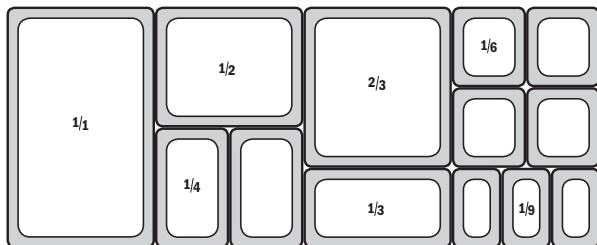

POLYPROPYLENE FOOD PANS & LIDS

Diswasher Safe • Polypropylene • Stackable

Transparent for easy identification • Suitable for -40°C - 70°C • Gastronorm Sizing

ITEM	DESCRIPTION	DEPTH	PRICE
5849	Food Pan 1/1	65mm	13.00
5851	Food Pan 1/1	100mm	15.00
5852	Food Pan 1/1	150mm	18.00
5853	Food Pan 1/1	200mm	20.00
5854	Food Pan 1/2	65mm	7.00
5855	Food Pan 1/2	100mm	9.00
5856	Food Pan 1/2	150mm	11.00
5857	Food Pan 1/2	200mm	20.00
5858	Food Pan 1/3	65mm	5.00
5859	Food Pan 1/3	100mm	6.00
5860	Food Pan 1/3	150mm	7.00
5861	Food Pan 1/3	200mm	8.00
5862	Food Pan 1/4	65mm	5.00
5863	Food Pan 1/4	100mm	6.00
5864	Food Pan 1/4	150mm	7.00
5865	Food Pan 1/6	65mm	4.00
5866	Food Pan 1/6	100mm	5.00
5867	Food Pan 1/6	150mm	6.00
5868	Food Pan 1/9	65mm	4.00
5869	Food Pan 1/9	100mm	5.00
5843	Seal Cover	1/1	7.00
5844	Seal Cover	1/2	5.00
5845	Seal Cover	1/3	4.00
5846	Seal Cover	1/4	3.00
5847	Seal Cover	1/6	3.00
5848	Seal Cover	1/9	3.00

SHELF INGREDIENT BINS

Measuring cup or jug included • Stackable • Polypropylene

Shelf ingredient bins are ideal to store and stack products, they increase productivity by being easy accessible.