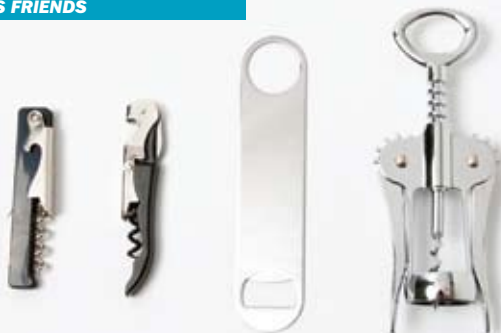

COCKTAIL SHAKERS

ITEM	DESCRIPTION	QTY	PRICE
6077	3 Piece S/S	Each	9.90
6075	Boston S/S Base	Each	4.90
6076	Boston Glass Top	Each	3.90

STAINLESS STEEL ICE BUCKET

ITEM	DESCRIPTION	QTY	PRICE
6084	Insulated	Each	24.90

JUICE POURERS - COLOURED SPOUTS

ITEM	DESCRIPTION	QTY	PRICE
6065	1 Ltr Pourer	Each	7.90
6063	2 Ltr Pourer	Each	9.90

WAITER'S FRIENDS

ITEM	DESCRIPTION	QTY	PRICE
6040	Standard	Each	1.90
6043	2 Step	Each	3.90
6044	Bar Boss Stainless Steel	Each	2.90
6042	Chrome Winged	Each	6.90