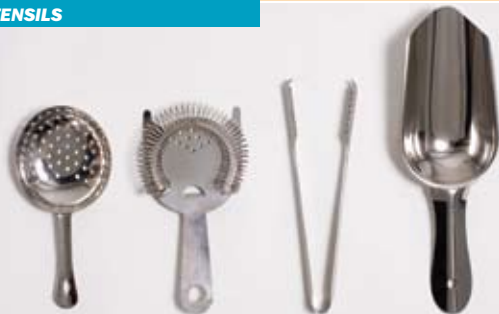

JUICE POURERS - COLOURED SPOUTS

ITEM	DESCRIPTION	QTY	PRICE
6065	1 Ltr Pourer	Each	7.90
6063	2 Ltr Pourer	Each	9.90

WAITER'S FRIENDS

ITEM	DESCRIPTION	QTY	PRICE
6040	Standard	Each	1.90
6043	2 Step	Each	3.90
6044	Bar Boss Stainless Steel	Each	2.90
6042	Chrome Winged	Each	6.90

BAR UTENSILS

ITEM	DESCRIPTION	QTY	PRICE
6081	Perforated Ice Scoop	Each	2.90
6080	Hawthorn Strainer	Each	2.90

ITEM	DESCRIPTION	QTY	PRICE
6082	Ice Tongs	Each	2.90
6083	S/S Ice Shovel	Each	2.90

STAINLESS STEEL SPEED RACKS