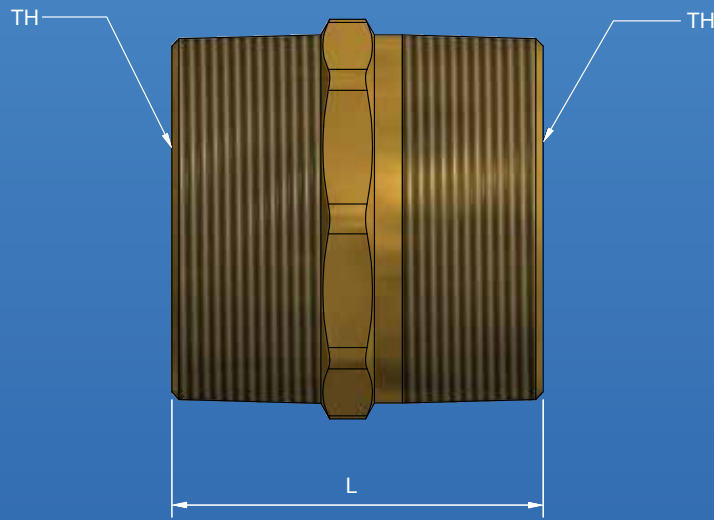

HEX NIPPLE BRASS

Sizing Chart MM

	L	TH
AW674	76	R2 1/2"