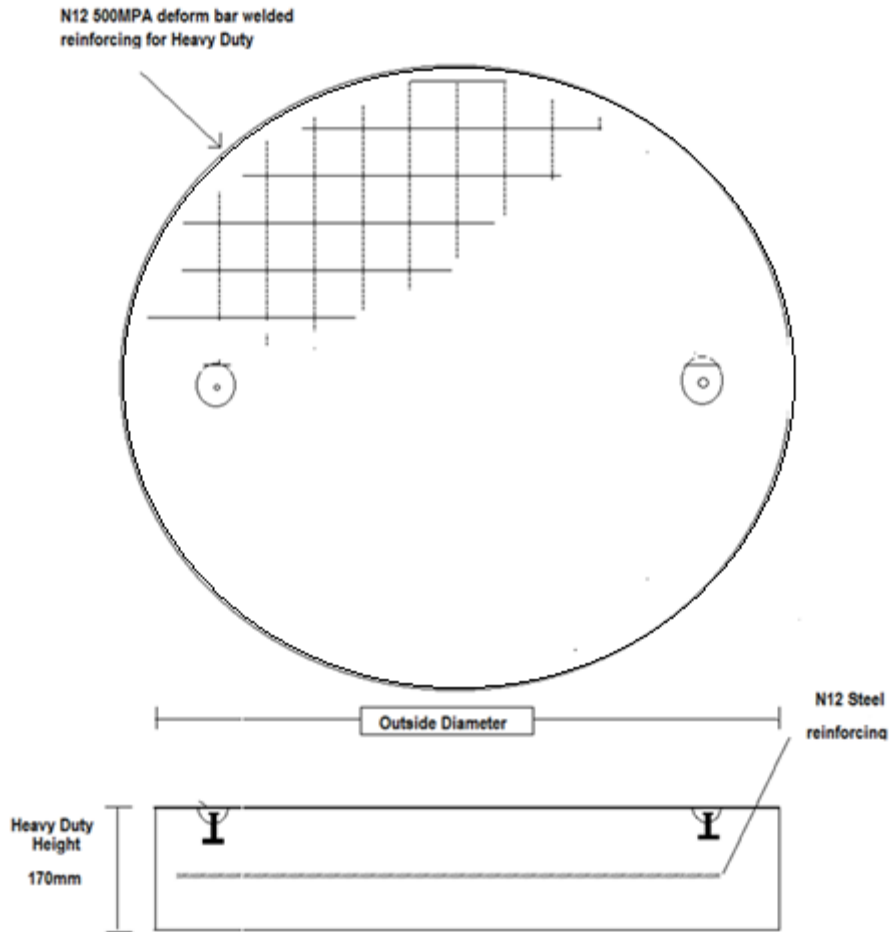

Covers - Standard/Heavy Duty

Standard Covers

Product	Suited Tank	Outside Diameter	Type	Price GST excl
Standard 900	900	1040mm	Solid	\$ 36.00
Standard 1090	1090	1240mm	Solid/Split	\$ 84.54
Standard 1350	1200	1350mm	Split	\$ 88.18
Standard 1500	1500	1650mm	Split	\$ 97.27
Standard 1800	1800	2040mm	Solid	\$ 113.64

Heavy Duty covers

Product	Suited Tank	Outside Diameter	Type	Price GST excl
Heavy Duty - 900	900	1040mm	Solid	\$ 109.09
Heavy Duty - 1090	1090	1240mm	Solid	\$ 120.91
Heavy Duty - 1350	1200	1350mm	Solid	\$ 150.00
Heavy Duty - 1500	1500	1650mm	Solid	\$ 157.27
Heavy Duty – 1800	1800	2050MM	Solid	\$ 208.18