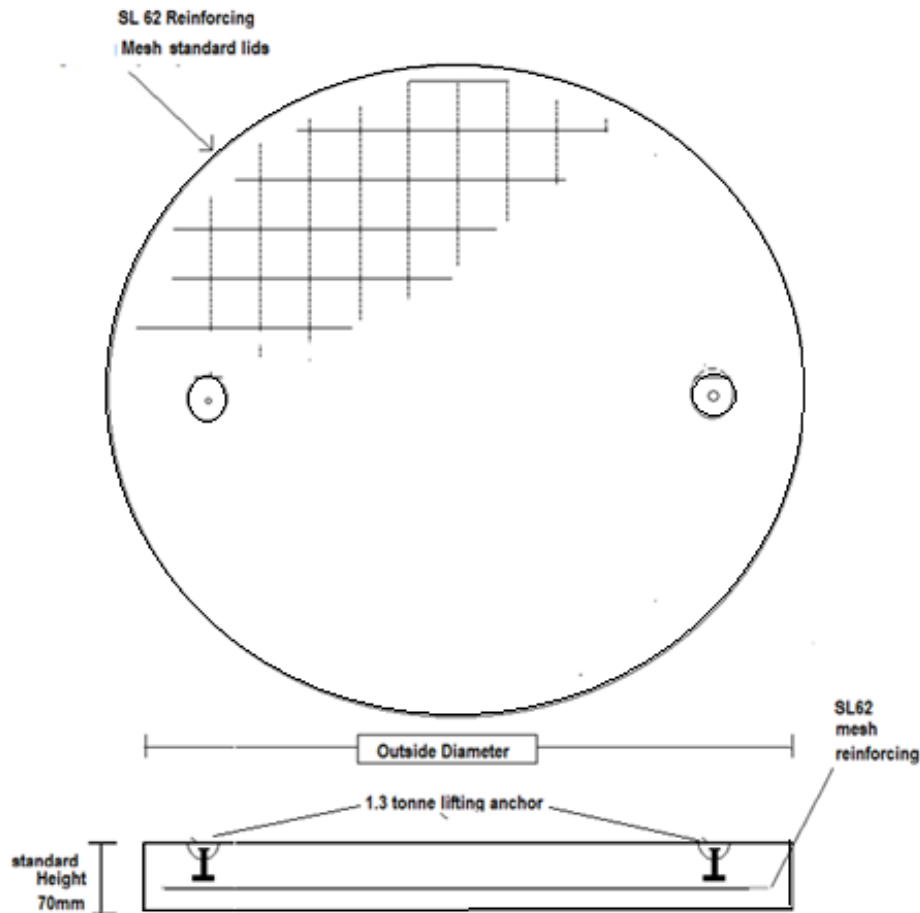

Covers - Standard/Heavy Duty

Standard Covers

Product	Suited Tank	Outside Diameter	Type	Price GST excl
Standard 900	900	1040mm	Solid	\$ 36.00
Standard 1090	1090	1240mm	Solid/Split	\$ 84.54
Standard 1350	1200	1350mm	Split	\$ 88.18
Standard 1500	1500	1650mm	Split	\$ 97.27
Standard 1800	1800	2040mm	Solid	\$ 113.64

Heavy Duty covers

Product	Suited Tank	Outside Diameter	Type	Price GST excl
Heavy Duty - 900	900	1040mm	Solid	\$ 109.09
Heavy Duty - 1090	1090	1240mm	Solid	\$ 120.91
Heavy Duty - 1350	1200	1350mm	Solid	\$ 150.00
Heavy Duty - 1500	1500	1650mm	Solid	\$ 157.27
Heavy Duty – 1800	1800	2050MM	Solid	\$ 208.18