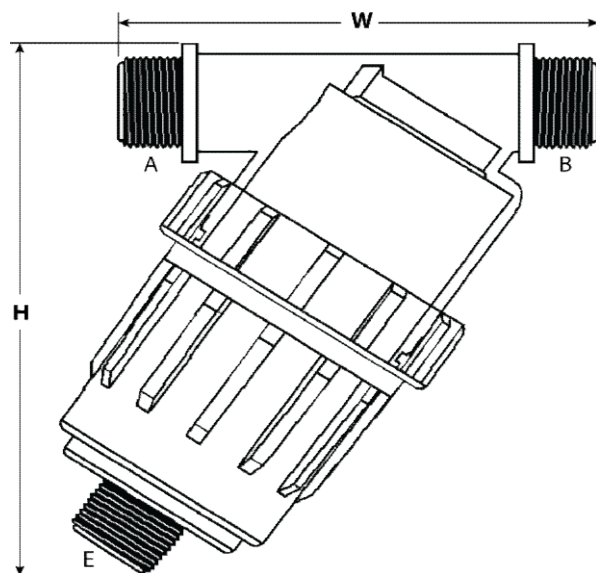

Packing Information - 50 & 80mm (Super)

Part number	Product size & filter	Carton Qty.	Carton size (cm)	G.W/ carton (kg)
S50S130	50mm - Screen	1	63 x 23 x 33	6
S50S200	50mm - Screen	1	63 x 23 x 33	6
S50D130	50mm - Disc	1	63 x 23 x 33	7
S80S130	80mm - Screen	1	76 x 36 x 24	8
S80S200	80mm - Screen	1	76 x 36 x 24	8
S80D130	80mm - Disc	1	76 x 36 x 24	10

Dimensions - 20 & 25mm (Small)

A (inch)	B (inch)	E (inch)	H (mm)
3/4" male	3/4" male	3/4" male	163
3/4" male	3/4" male	3/4" male	163
3/4" male	3/4" male	3/4" male	163
1" male	1" male	1" male	168
1" male	1" male	1" male	168
1" male	1" male	1" male	168

W (mm)
125
125
125
134
134
134

Dimensions - 40 & 50mm (Medium)

A (inch)	B (inch)	E (inch)	M (inch)
1-1/2" BSP	1-1/2" BSP	3/4" BSP	1/4" BSP
1-1/2" BSP	1-1/2" BSP	3/4" BSP	1/4" BSP
1-1/2" BSP	1-1/2" BSP	3/4" BSP	1/4" BSP
2" BSP	2" BSP	3/4" BSP	1/4" BSP
2" BSP	2" BSP	3/4" BSP	1/4" BSP
2" BSP	2" BSP	3/4" BSP	1/4" BSP

H (mm)	W (mm)
328	205
328	205
328	205
341	222
341	222
341	222

Dimensions - 50 & 80mm (Super)

A (inch)	B (inch)	C (inch)	E (inch)
2" BSP	2" BSP	2" BSP	3/4" BSP
2" BSP	2" BSP	2" BSP	3/4" BSP
2" BSP	2" BSP	2" BSP	3/4" BSP
3" BSP	3" BSP	3" BSP	3/4" BSP
3" BSP	3" BSP	3" BSP	3/4" BSP
3" BSP	3" BSP	3" BSP	3/4" BSP