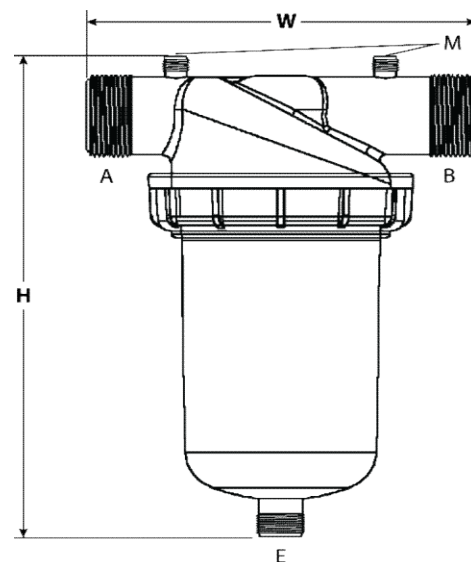

Packing Information - 50 & 80mm (Super)

Part number	Product size & filter	Carton Qty.	Carton size (cm)	G.W/ carton (kg)
S50S130	50mm - Screen	1	63 x 23 x 33	6
S50S200	50mm - Screen	1	63 x 23 x 33	6
S50D130	50mm - Disc	1	63 x 23 x 33	7
S80S130	80mm - Screen	1	76 x 36 x 24	8
S80S200	80mm - Screen	1	76 x 36 x 24	8
S80D130	80mm - Disc	1	76 x 36 x 24	10

Dimensions - 20 & 25mm (Small)

A (inch)	B (inch)	E (inch)	H (mm)
3/4" male	3/4" male	3/4" male	163
3/4" male	3/4" male	3/4" male	163
3/4" male	3/4" male	3/4" male	163
1" male	1" male	1" male	168
1" male	1" male	1" male	168
1" male	1" male	1" male	168

W (mm)
125
125
125
134
134
134

Dimensions - 40 & 50mm (Medium)

A (inch)	B (inch)	E (inch)	M (inch)
1-1/2" BSP	1-1/2" BSP	3/4" BSP	1/4" BSP
1-1/2" BSP	1-1/2" BSP	3/4" BSP	1/4" BSP
1-1/2" BSP	1-1/2" BSP	3/4" BSP	1/4" BSP
2" BSP	2" BSP	3/4" BSP	1/4" BSP
2" BSP	2" BSP	3/4" BSP	1/4" BSP
2" BSP	2" BSP	3/4" BSP	1/4" BSP

H (mm)	W (mm)
328	205
328	205
328	205
341	222
341	222
341	222

Dimensions - 50 & 80mm (Super)

A (inch)	B (inch)	C (inch)	E (inch)
2" BSP	2" BSP	2" BSP	3/4" BSP
2" BSP	2" BSP	2" BSP	3/4" BSP
2" BSP	2" BSP	2" BSP	3/4" BSP
3" BSP	3" BSP	3" BSP	3/4" BSP
3" BSP	3" BSP	3" BSP	3/4" BSP
3" BSP	3" BSP	3" BSP	3/4" BSP