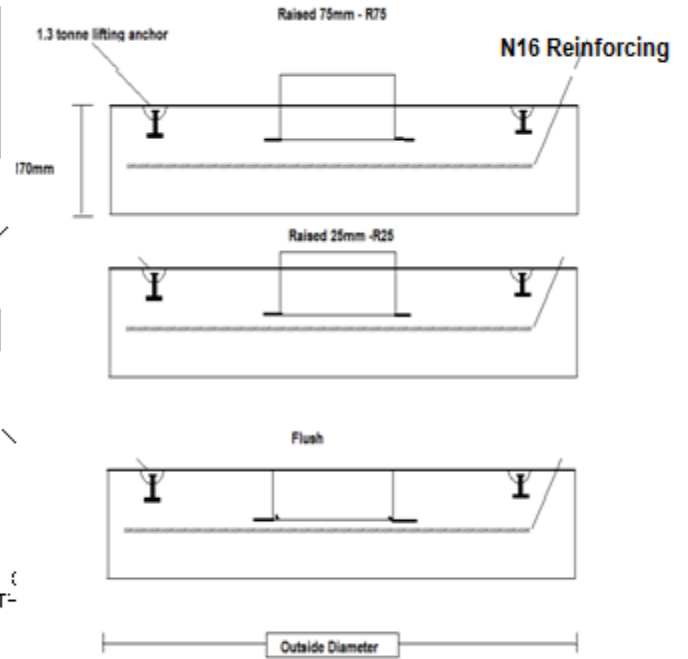

Grates – Galvanised Bicycle covers

N16 500MPa deform bar welded reinforcing for Heavy Duty

Class C grated cover

Grated Covers HD

Product	Suited Tank	Outside Diameter	Available grate type	Price GST excl
Grated - 900	900	1040mm	Flush. R25, R75	\$ 279.09
Grated - 1090	1090	1240mm	Flush. R25, R75	\$ 242.73
Grated - 1350	1200	1350mm	Flush. R25, R75	\$ 270.91
Grated - 1500	1500	1650mm	Flush. R25, R75	\$ 328.09
Grated - 1800	1800	2040mm	Flush. R25, R75	\$ 387.27