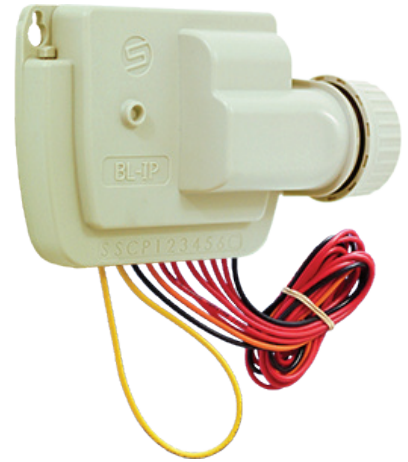

PRODUCT SPECIFICATION

SOLEM BL-IP BATTERY IRRIGATION CONTROLLER

Second generation bluetooth battery controller programmed from smartphone or tablet via the Solem "APP" for irrigation of home watering system and landscape areas.

FEATURES BL-IP BATTERY CONTROLLER

- Rated to IP68
- Wall mount, outdoor or in valve box
- Rain delay function
- Rain sensor shutdown
- Non volatile memory, save programming on power failure
- 2, 4 and 6 stations
- Master valve connection

ELECTRICAL SPECIFICATION BL-IP

- Power: 1 x 9 volt alkaline battery (not included)
- Switches: 12volt DC latching solenoids
- Maximum distance between BL-IP and latching solenoid is 30m using 2.5mm wire

FEATURES

- LED indicator for monitoring operation
- Indoor or outdoor undercover wall mount
- Version 2 Bluetooth communication from Smart Phone / Tablet
- Communication range from phone / tablet 1 to 10 metres

SOLEM IRRIGATION SMARTPHONE APPLICATION

- Free - compatible app for iOS smartphone or tablet (see next page)
- Free - compatible app for Android smartphones or tablet (see next page)
- Check www.solem.fr for smartphone compatibility
- 3 programs (A,B,C)
- 8 start times per day and per program
- Watering Cycles : Choice of weekday
  Even / Odd
  1 to 31 days
- 1 minute to 12 hour watering times, 1 minute increments
- Manual start with adjustable run time
- Water budget 0 to 200%
- 1 to 15 day Rain delay function
- System check watering time from 1 to 10 minutes

WFBLIP2