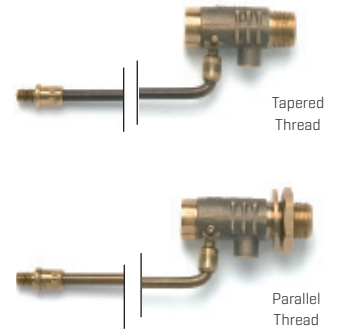

FLOAT VALVES

PRODUCT NO.	DESCRIPTION	REC. FLOAT SIZE	CARTON QUANTITY			

UltraPHIL BRASS FLOAT VALVE (Stainless Steel Seat)

90 3005 00	UltraPhil 3/8" [10mm] FV Short Lever 125mm Short PT	4" [100]	150			
90 3007 00	UltraPhil 1/2" [15mm] FV Long Lever 200mm	4" [100]	50			
90 3013 00	UltraPhil 1/2" [15mm] FV Long Lever 250mm Long PT	4" [100]	50			
90 3015 00	UltraPhil 1/2" [15mm] FV Long Lever 200mm Long PT	4" [100]	50			
90 3023 00	*UltraPhil 1/2" [15mm] FV Long Lever 200mm Long PT A	4" [100]	50			
90 3031 00	UltraPhil 1/2" [15mm] FV Long Lever 200mm Short PT	4" [100]	50			
90 3044 00	UltraPhil 3/4" [20mm] FV Long Lever 250mm	6" [150]	40			
90 3046 00	UltraPhil 1" [25mm] FV Long Lever 355mm	6" [150]	25			
90 3048 00	UltraPhil 1-1/4" [32mm] FV Long Lever 355mm	8" [200]	15			
90 3049 00	UltraPhil 1-1/2" [40mm] FV Long Lever 425mm	8" [200]	10			
90 3050 00	UltraPhil 2" [50mm] FV Long Lever 455mm	10" [250]	5			

Note: PT refers to Parallel Thread

* Includes a plastic stem sleeve to allow fitment to a 3/4" hole