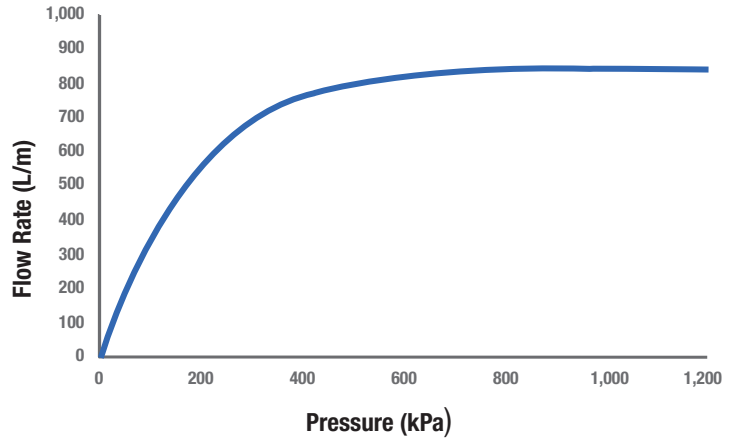

FULL FLOW

Full flow design, providing flows up to 847 L/min, and preventing pump short cycling, saving your pump and energy.

HIGH VIS FLOAT

High Vis orange float for fast easy identification of water level from a distance.

OptiPHIL Float Valve Performance Data*

1" TAPERED THREAD FLOAT VALVE

INCLUDES 3/4" AND 1-1/4" ADAPTORS

* Independently tested by University of South Australia (AFMG), NATA accredited laboratory

Product Number	Body Material	Inlet Size	Thread Type	Lever Length	Recommended Float Size AS1910	Recommended Float Size Agricultural	Max. Shutoff* (kPa)	Max. Flow* (L/min)
93 6001 00	Acetyl	1" BSP†	Tapered	n/a	-	4" (100mm)	1,200	847