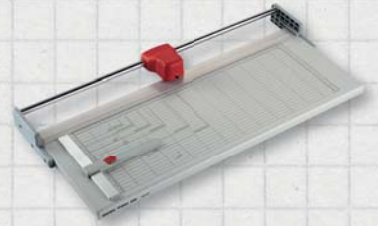

Available in 3 different cutting lengths, these desk top manual cutters include a large work table which features grid cutting alignments indicated in both millimeters and inches. Rotary blade located inside cutting unit.