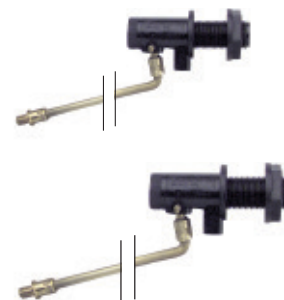

		REC. FLOAT	CARTON			
PRODUCT NO.	DESCRIPTION	SIZE	QUANTITY			

### EasyPhil High Plastic Float Valve

90 3002 00	EasyPhil 1/2" (15mm) FV Long Lever 250mm	4" (100)	50			
90 3003 00	EasyPhil 1/2" (15mm) FV Medium Lever 200mm	4" (100)	50			
90 3004 00	EasyPhil 1/2" (15mm) FV Short Lever 125mm	4" (100)	50			
90 3002 20	EasyPhil 3/4" (20mm) FV Long Lever 250mm	4" (100)	50			
90 3003 20	EasyPhil 3/4" (20mm) FV Medium Lever 200mm	4" (100)	50			
90 3004 20	EasyPhil 3/4" (20mm) FV Short Lever 125mm	4" (100)	50			

### EasyPhil High Plastic Float Valve 1/2" (15mm) & 3/4" (20mm) Spare Parts

40 3173 22	S/P Pivot Pin (inc. R-Pin) suits Versa & EasyPhil	1			
40 3101 07	S/P Seat Washer suits EasyPhil all sizes	1			
40 3006 01	S/P Lever Assy 125mm suits EasyPhil & VersaPhil	1			
40 3001 01	S/P Lever Assy 200mm suits EasyPhil & VersaPhil	1			
40 3002 01	S/P Lever Assy 250mm suits EasyPhil & VersaPhil	1			
40 3001 05	S/P EasyPhil Plunger Assy (inc. seat seal & O-ring)	1			
40 3002 07	S/P Body Cap - Plastic suits EasyPhil all sizes	1			
40 3116 01	S/P Backnut - Plastic 1/2" suits EasyPhil & Cistern	1			
40 1780 02	S/P Backnut - Plastic 3/4" suits EasyPhil	1			
40 1780 03	S/P Washer suits 3/4"	1			