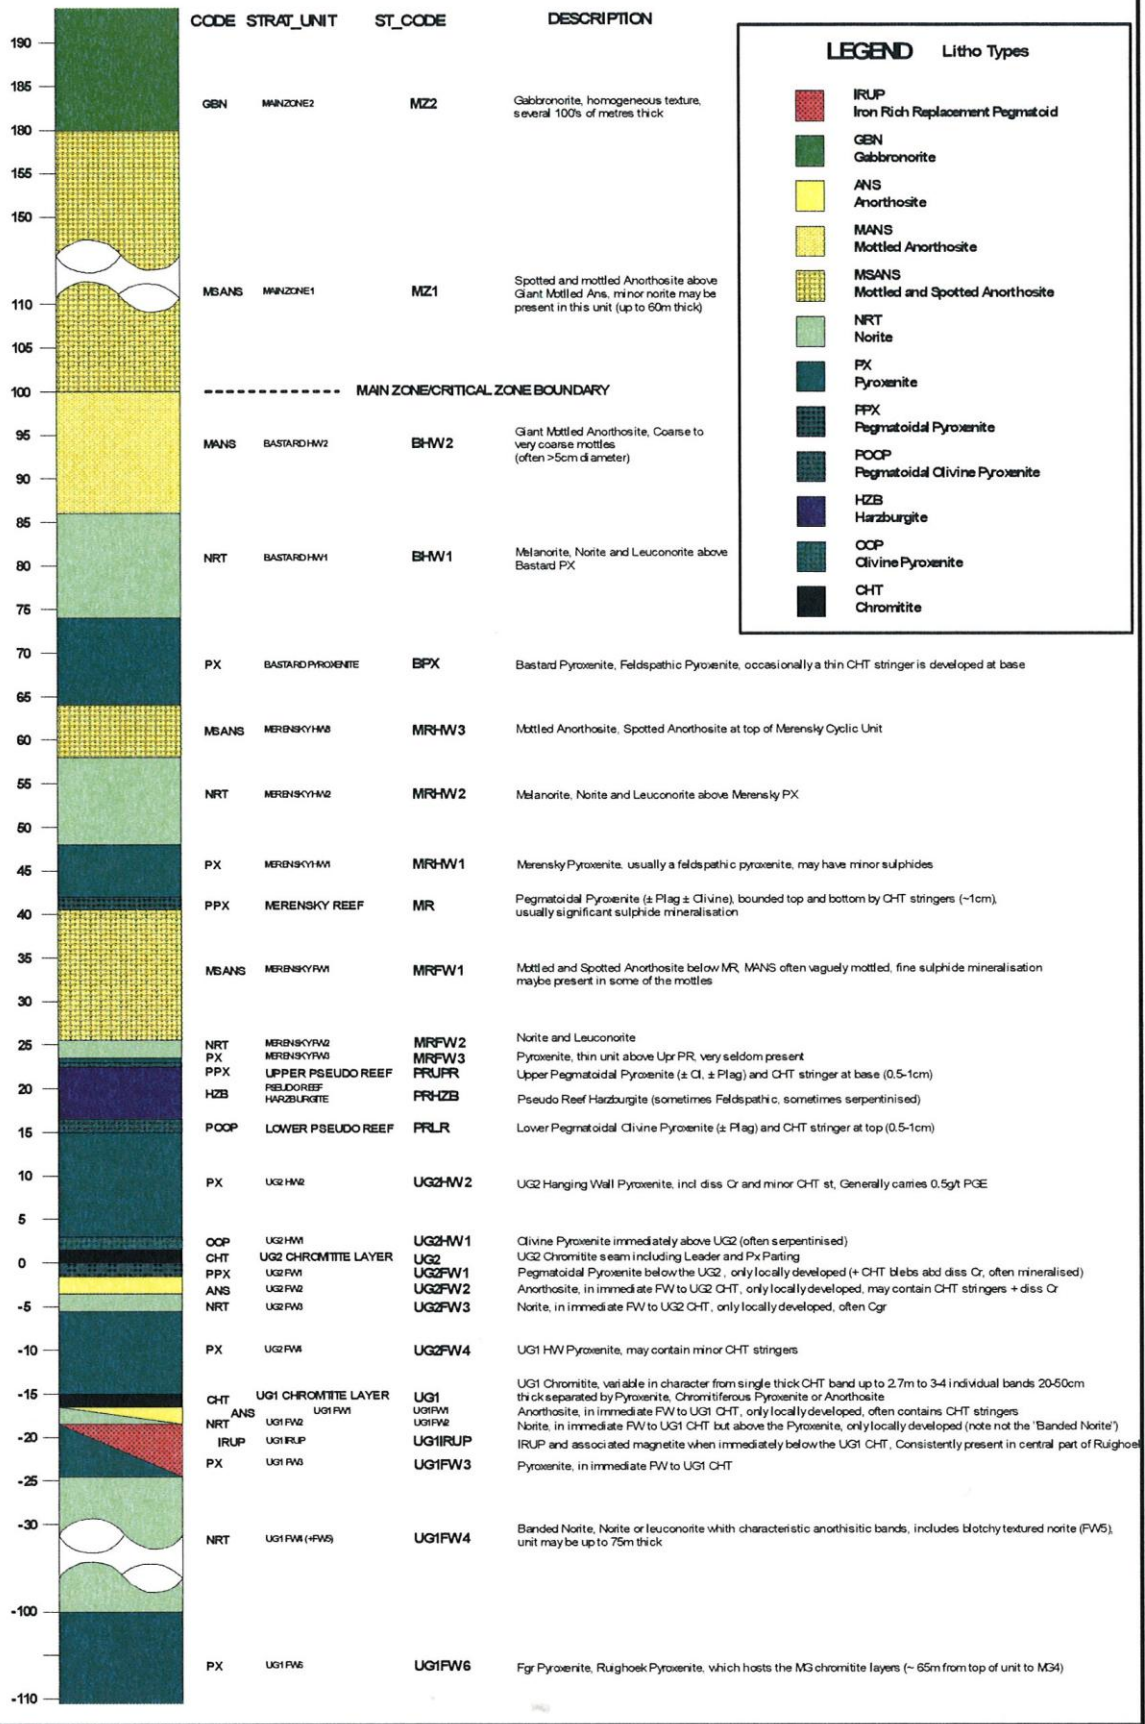

PILANESBERG GENERALISED STRATIGRAPHY

LEGEND Litho Types

- IRUP
Iron Rich Replacement Pegmatoid
- GEN
Gabbroinite
- ANS
Anorthosite
- MANS
Mottled Anorthosite
- MSANS
Mottled and Spotted Anorthosite
- NRT
Norite
- PX
Pyroxenite
- PFX
Pegmatoidal Pyroxenite
- POOP
Pegmatoidal Clivine Pyroxenite
- HZB
Harzburgite
- OCP
Clivine Pyroxenite
- CHT
Chromitite