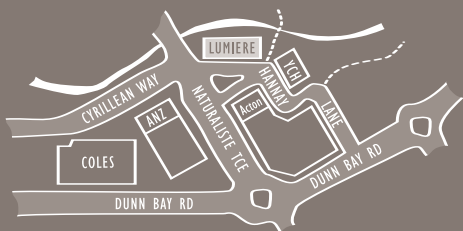

We are renowned for our selection of all-natural Muddy Creek Soaps and are the exclusive stockists in Dunsborough of the fabulous Australian made body product range from Mor.

Whether you're searching for a special gift, redecorating your home or treating yourself, you will find endless ideas and temptations at Lumiere Home.

OPEN 7 DAYS A WEEK