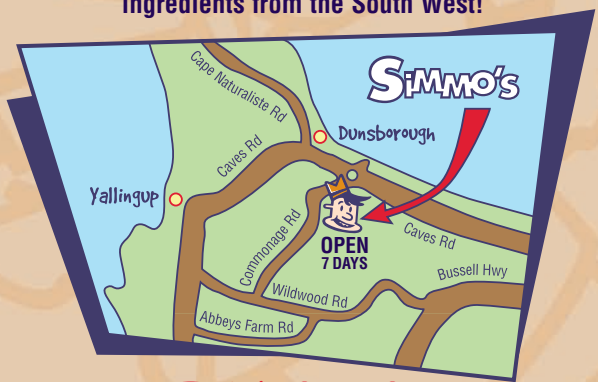

Over **100** icecream **flavours!**
~ **COFFEE** ~ **Birthday cakes!**
• **BBQ Facilities** • **PARKLAND** •
Waffles!!!! ~ **SUNDAES** ~
Banana Splits!!!
Take away tubs • **Mini Golf!!**

Made daily using the freshest natural ingredients from the South West!