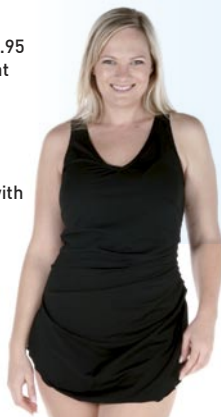

Soft cups and shelf bra for great shape and support.

Style: 504

Sizes: 10-24

Colours: Black with teal binding & piping; Royal with White Binding & Piping, Navy with White Binding & Piping, Navy with Pink Binding & Piping.