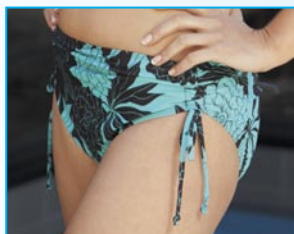

Style: 205

Sizes: 8-24

Colours: Black, Sanur, Pink/Cocoa Kuta, Purple/Black Kuta, Black/White Kuta.

TANKINI TOP \$69.95

Shelf bra with soft cups. Side ruching to disguise the tummy.

Style: 150

Sizes: 8-24

Colours: Black, Sanur, Pink/Cocoa Kuta, Purple/Black Kuta, Black/White Kuta

Now choose pants

TIE - SIDE PANTS \$38.95

Style 815

Sizes 8 - 18

Colours: Black, Cocoa, Sanur, Pink/Cocoa Kuta, Purple/Black Kuta, Black/White Kuta

BOYLEG PANTS \$38.95

Style: 818

Sizes: 8-24