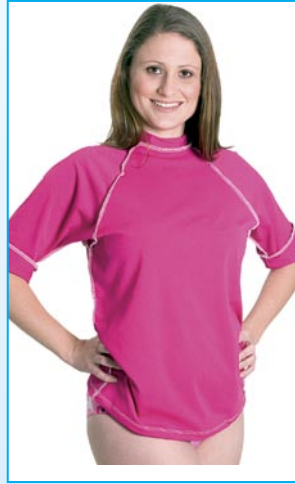

Adults Chlorine Resistant Sun Protection

LADIES CHLORINE RESISTANT LONG SLEEVE RASH SHIRT (LEFT) $59.95

With external stitching.

Style: 2110ML

Sizes: S-4XL

Colours: Black, Red, Royal, Chocolate, Teal Green, White.

ZIP FRONT RASH SHIRT (MIDDLE) $79.95

Chlorine Resistant Rash shirt with front zip.

Style 320L

Sizes 10 - 24

Colours Black, Jade

LADIES CHLORINE RESISTANT SHORT SLEEVE RASH SHIRT (RIGHT) $49.95

With external stitching.

Style: 2110M

Sizes: S-4XL

Colours: Black, Red, Royal, Chocolate, Teal Green, White, Dark Pink.