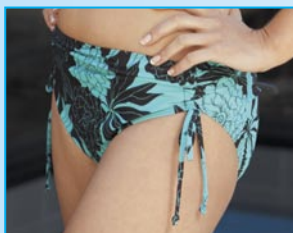

Style: 107

Sizes: 8-22

Colours: Black Bamboo, Cocoa Bamboo, Sanur, Fiji, Aruba, Black.

Finally choose pants

3

TIE - SIDE PANTS \$38.95

Style 815

Sizes 8 - 18