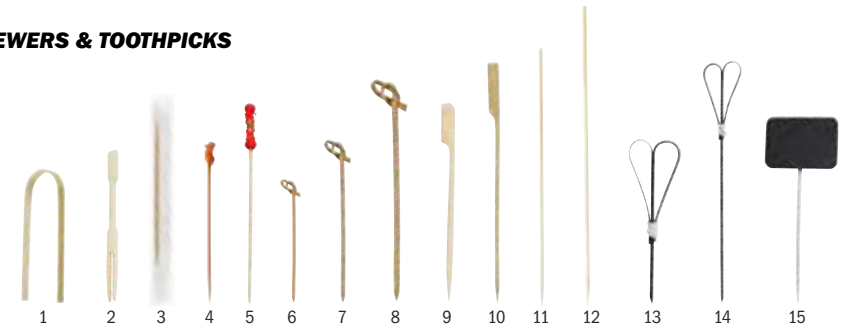

SKEWERS & TOOTHPICKS

ITEM	DESCRIPTION	QTY	PRICE
50659	1 - Bamboo Snack Tong 80mm	10 Per Pack	1.95
50668	2 - Bamboo Fork 90mm	100 Per Pack	2.50
50665	3 - Individually Wrapped Toothpicks	1000 Per Pack	9.90
10350	4 - Assorted Filled Toothpick 100mm	1000 Per Pack	7.50
50667	5 - Coloured Party Pick 120mm	100 Per Pack	7.90
50645	6 - Looped Bamboo Skewer 60mm	250 Per Pack	8.90
50646	7 - Looped Bamboo Skewer 100mm	250 Per Pack	9.90
50647	8 - Looped Bamboo Skewer 180mm	250 Per Pack	10.50