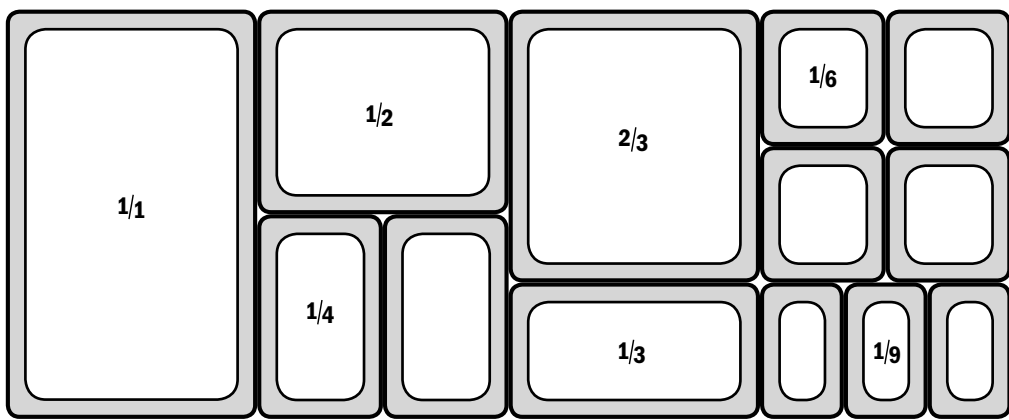

STAINLESS STEEL STEAM PANS & LIDS

- Dishwasher Safe • Freezer Safe • Stackable • Gastronorm Sizing
- Useful for cooking, reheating, storage, transportation, blast chilling • Suitable for -20°C - 300°C

ITEM	DESCRIPTION	QTY	PRICE	ITEM	DESCRIPTION	QTY	PRICE
35685	1/1 Size - 530 x 325 x 20mm	Each	19.90	35708	1/6 Size - 175 x 161 x 65mm	Each	7.90
35686	1/1 Size - 530 x 325 x 65mm	Each	19.90	35709	1/6 Size - 175 x 161 x 100mm	Each	8.90
35687	1/1 Size - 530 x 325 x 100mm	Each	24.90	35710	1/6 Size - 175 x 161 x 150mm	Each	12.90
35688	1/1 Size - 530 x 325 x 150mm	Each	31.90	35712	1/9 Size - 176 x 108 x 65mm	Each	4.90
35715	2/3 Size - 352 x 323 x 65mm	Each	19.90	35713	1/9 Size - 176 x 108 x 100mm	Each	6.90
35716	2/3 Size - 352 x 323 x 100mm	Each	22.90	35689	1/1 Perforated - 530 x 325 x 20mm	Each	23.90
35717	2/3 Size - 352 x 323 x 150mm	Each	25.90	35690	1/1 Perforated - 530 x 325 x 65mm	Each	24.90
35695	1/2 Size - 325 x 265 x 65mm	Each	12.90	35691	1/1 Perforated - 530 x 325 x 100mm	Each	29.90
35696	1/2 Size - 325 x 265 x 100mm	Each	14.90	35698	1/2 Perforated - 325 x 265 x 65mm	Each	16.90
35697	1/2 Size - 325 x 265 x 150mm	Each	22.90	35699	1/2 Perforated - 325 x 265 x 100mm	Each	21.90
35700	1/3 Size - 321 x 177 x 65mm	Each	11.90	35720	1/1 Size - Lid	Each	16.00
35701	1/3 Size - 321 x 177 x 100mm	Each	13.90	35726	2/3 Size - Lid	Each	14.00
35702	1/3 Size - 321 x 177 x 150mm	Each	17.90	35721	1/2 Size - Lid	Each	12.00
35705	1/4 Size - 265 x 162 x 65mm	Each	9.90	35722	1/3 Size - Lid	Each	9.00
35706	1/4 Size - 265 x 162 x 100mm	Each	12.90	35723	1/4 Size - Lid	Each	7.00
35707	1/4 Size - 265 x 162 x 150mm	Each	15.90	35724	1/6 Size - Lid	Each	5.00
				35725	1/9 Size - Lid	Each	4.00
				35728	Dividing Bar 325mm 1/2 Size	Each	6.50
				35729	Dividing Bar 530mm 1/1 Size	Each	8.50

POLYCARBONATE FOOD STORAGE CONTAINERS