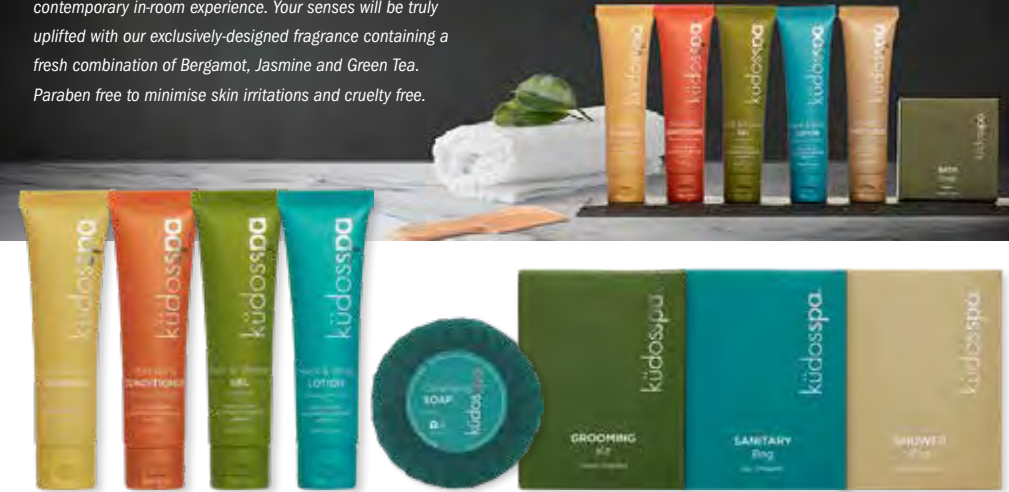

ITEM 70059
SANITARY BAG
\$69.00

ITEM 70055
PLEATED SOAP 20G
\$69.00

KUDOS SPA AMENITIES

The vibrant colours of Kudos Spa are designed for the stylish, contemporary in-room experience. Your senses will be truly uplifted with our exclusively-designed fragrance containing a fresh combination of Bergamot, Jasmine and Green Tea. Paraben free to minimise skin irritations and cruelty free.