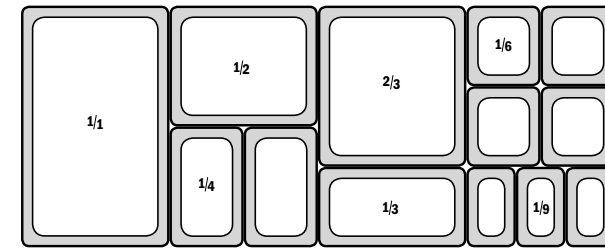

35760	1/1 Seal Cover	Each	7.00
35761	1/2 Seal Cover	Each	5.00
35762	1/3 Seal Cover	Each	4.00
35763	1/4 Seal Cover	Each	3.00
35764	1/6 Seal Cover	Each	3.00
35765	1/9 Seal Cover	Each	3.00