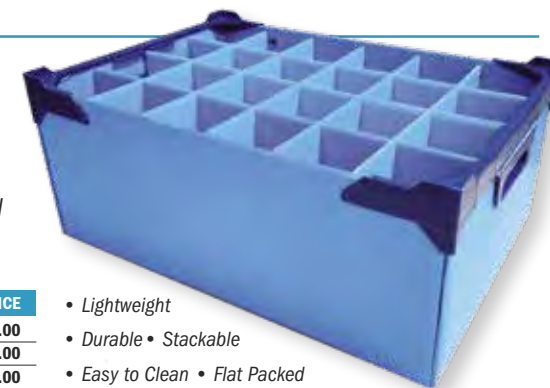

ITEM 25178

- 440ml Hi Ball
- Height 110mm
- 12 Per Box

\$3
EACH

★★★★★

GLASSWARE
STORAGE BOXES

Prevent breakages and damage during transit
and storage. Ideal for bars, hire companies and
outside caterers!

ITEM	DESCRIPTION	HEIGHT	QTY	PRICE
25997	24 Compartment - 80 x 80mm	200mm	Each	36.00
25998	24 Compartment - 80 x 80mm	270mm	Each	39.00
25996	Lid to Suit		Each	5.00

- Lightweight
- Durable • Stackable
- Easy to Clean • Flat Packed

RESTO BY ARCOROC

• Fully Toughened • Stackable

ARCOROC

ITEM	DESCRIPTION	HEIGHT	QTY	EACH
25310*	200ml Wine	116mm	12	2.20

**PRINCESA BY ARCOROC**