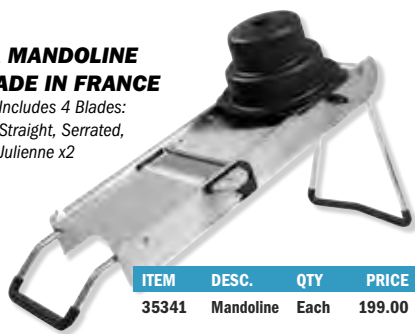

**LA MANDOLINE
MADE IN FRANCE**

- Includes 4 Blades:
Straight, Serrated,
Julienne x2

ITEM	DESC.	QTY	PRICE
35341	Mandoline	Each	199.00

KOBRA MANDOLIN

ITEM	DESCRIPTION	QTY	PRICE
35339	V Blade - 880 x 368mm	Each	99.90