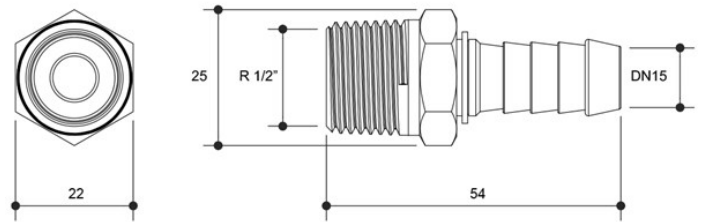

SB1515

Product Specifications

Swivel Hose Barb Brass 15MI X 15MM

Unit is shipped in 1 per box

FEATURES

Finish: Brass

Metal Type: Brass

Swivel Nut: Yes

SPECIFICATIONS

Maximum Water Pressure (KPa): 1600

WARRANTY

12 months on Product or Parts

SWIVEL NUT

Austworld Commodities Pty Ltd ABN: 88 374 217 957 ACN: 88 374 217 957

This information must only be used for accessing a products suitability for your specific application. The information remains the intellectual property of Austworld and must not be used or reproduced for any other purpose without Austworld's prior written permission.