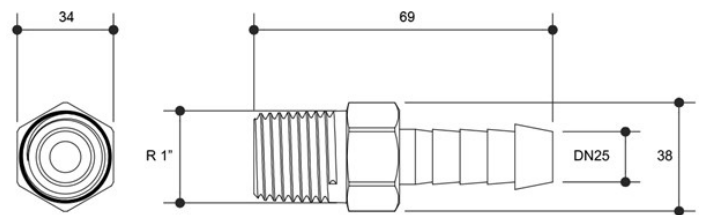

## Product Specifications

Hose Barb Brass 25MI X 25MM

*Unit is shipped in 1 per box*