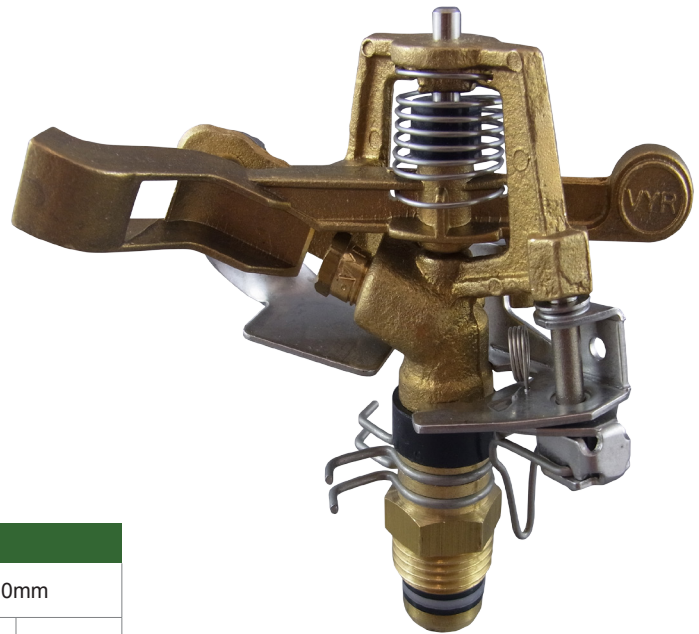

15MM BRASS IMPACT SPRINKLER

Part Circle

Robust part circle sprinkler for landscapes, small horticultural, nursery and greenhouse irrigation

Features

- Brass sprinkler
- Part-circle (can be adjusted to full circle)
- Stream deflector and Diffuser
- Pin for radius adjustment
- Anti-splashback arm
- 24° Trajectory
- Brass nozzles (sold separately)

VYR-80 - Single Nozzle Performance Table

kPa	3.0mm		3.5mm		4.0mm	
	LPM	RAD (m)	LPM	RAD (m)	LPM	RAD (m)
150	7.5	10.0	9.7	10.5	12.2	11.0
200	8.5	10.5	11.0	11.0	14.2	11.5
250	9.2	11.0	12.3	11.5	15.8	12.0
300	10.5	11.5	13.5	11.5	17.2	12.0
350	11.3	11.5	14.5	12.0	18.5	12.5
400	12.0	12.0	15.5	12.5	19.7	13.0

Part No.	Description
----------	-------------

VYR-80	15mm Brass Impact Sprinkler Part Circle - Single Nozzle
--------	---

* Nozzles sold separately

* **Standard nozzle configuration**

* Please specify nozzle when ordering