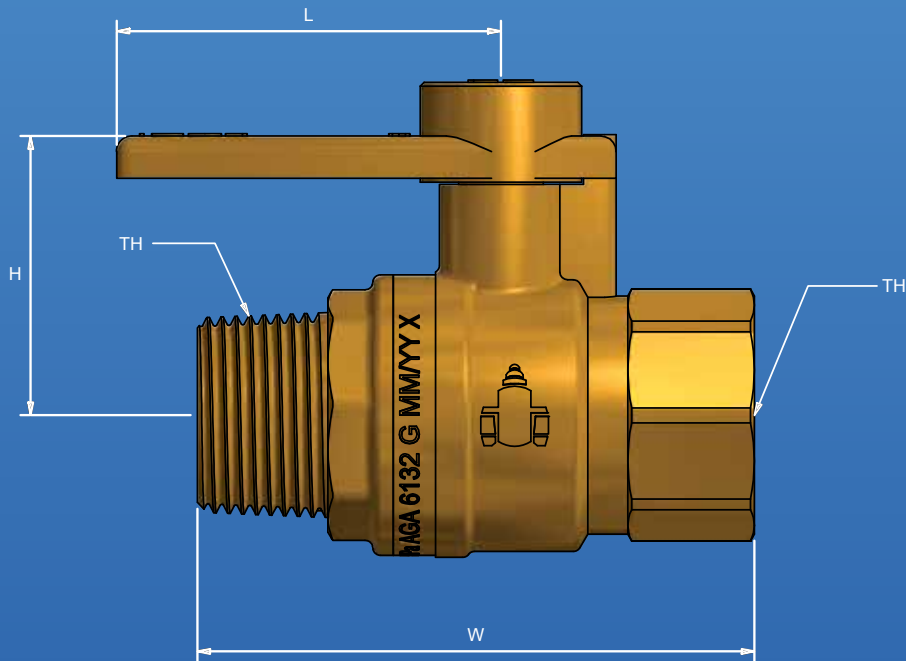

BALL VALVE WatermarkED RIGHT ANGLE METER STOP LOCKABLE HANDLE MI X FI

WBMBL

Series

Specifications

- Working temperature -20°C to 120°C
- Max. pressure rating 2500kPa

Features

- DR Brass handle
- Watermark approved
- Full bore
- 100% pressure tested

Austworld
PO Box 311
Ashmore City
QLD 4214

P: 1300 780 430
F: 1300 780 441
E: info@austworld.com.au
W: www.austworld.com.au

BALL VALVE WatermarkED RIGHT ANGLE METER STOP LOCKABLE HANDLE MI X FI

Sizing Chart MM

	H	L	W	TH
WB20MBL	36	50	73	R3/4"
WB25MBL	42	56	87	R1"

Material Chart

Part	Material
Body	DR Brass
Body Cap	DR Brass
Seal	PTFE
Ball	SS316
Handle	DR Brass
Retaining Ring	PA
O Ring	Viton

Austworld
PO Box 311
Ashmore City
QLD 4214