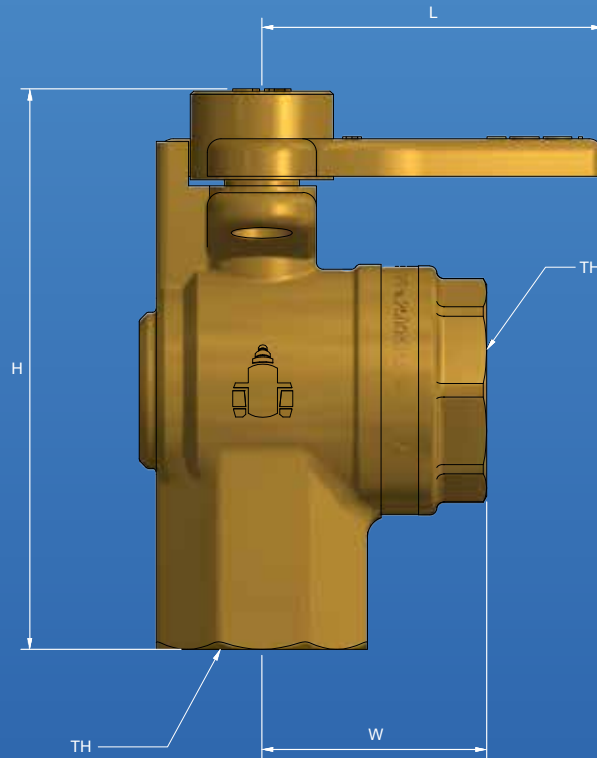

# BALL VALVE WATER MARKED RIGHT ANGLE METER STOP FI X FI

### Features

- DR Brass handle
- Watermark approved
- Full bore
- 100% pressure tested
- Lockable both on and off
- WSAA Appraised

Austworld  
PO Box 311  
Ashmore City  
QLD 4214

P: 1300 780 430  
F: 1300 780 441  
E: [info@austworld.com.au](mailto:info@austworld.com.au)  
W: [www.austworld.com.au](http://www.austworld.com.au)

## Sizing Chart MM

	H	W	L	TH
WRA20F	82	33	50	Rp 3/4"
WRA25F	92	40	56	Rp 1"