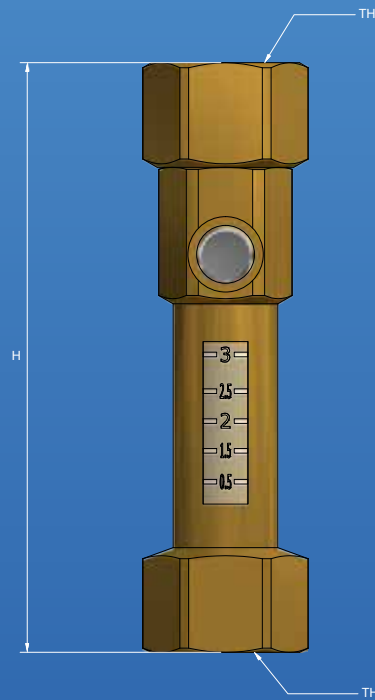

FLOW METER

FL1515F

Specifications

- Max working temperature -110°C
- Max. pressure rating 1000kPa
- Max flow rating 3L
- Min flow rating 0.5L

Features

- Suitable for solar
- Adjustable flow
- Easy to read flow gauge

Austworld
PO Box 311
Ashmore City
QLD 4214

P: 1300 780 430
F: 1300 780 441
E: info@austworld.com.au
W: www.austworld.com.au

FLOW METER

Material Chart

Part	Material
Body	DR Brass
Retaining Nut	DR Brass
Flow Disc	EPDM
Flow Gauge	PDM
Spring	Stainless Steel
Seal	PTFE
Ball	DR Brass
Body Cap	DR Brass

Sizing Chart MM

	L	TH
FL1515F	102	Rp 1/2"

Austworld
PO Box 311
Ashmore City
QLD 4214

P: 1300 780 430
F: 1300 780 441
E: info@austworld.com.au
W: www.austworld.com.au