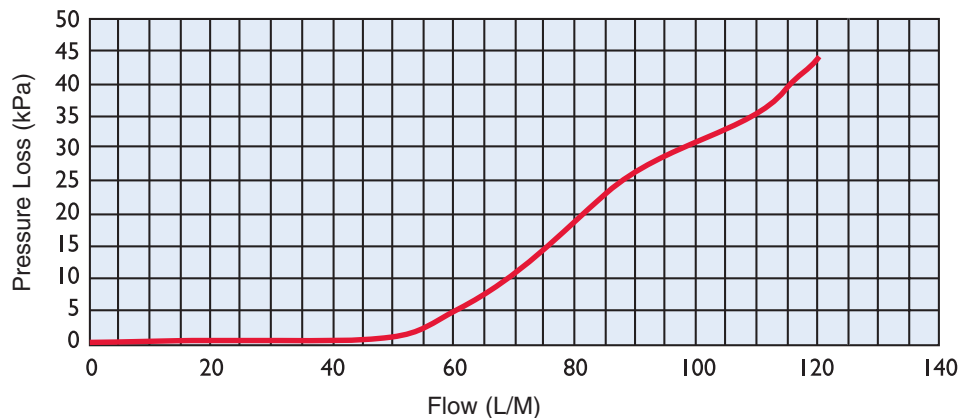

FLOW RATE VS PRESSURE LOSS

ORDERING INFORMATION

Code	Description
IV25FC	25mm flow control Nyglass solenoid valve.

Dealer Stamp

**For Customer Service Call
Toro Irrigation on 1300 130 898**

*Toro Irrigation is a business unit of Toro Australia Pty Ltd
53 Howards Road, Beverley, South Australia 5009*

TORO Toro Australia Pty Ltd