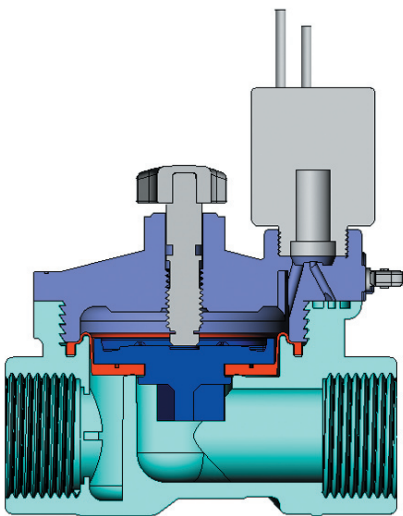

VALVE CROSS-SECTION