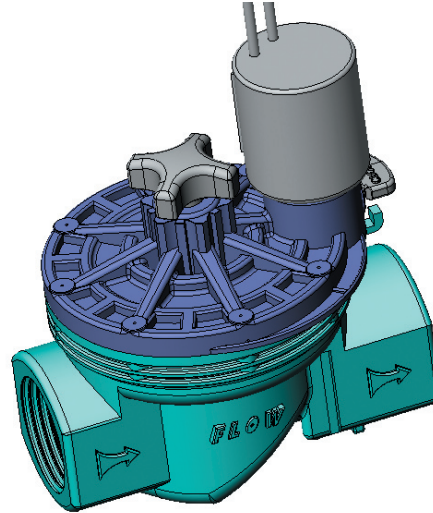

IRRITROL™

IV25FC

FOR RESIDENTIAL LANDSCAPES

Irritrol®

SYSTEMS

OPERATING SPECIFICATIONS

Flow range:	1.3 –120 L/M
Pressure Range:	70 –1250 kPa

ELECTRICAL SPECIFICATIONS

Inrush Volt-amp:	24 VAC – 6.0 VA
Inrush Current:	0.25 amp
Holding Volt-amp:	24 VAC – 4.5 VA
Holding Current:	0.18 amp