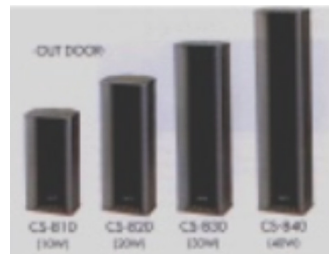

InterM SPEAKER COLUMNS

Ashton Admor present our InterM speaker columns for outdoor usage.

All the our InterM speaker columns have sturdy construction, great looks and are excellent for use as fixed installations in school assembly areas.

CS-830(30W) $ **186.00** inc GST.

CS-840(40W) $ **209.00** inc GST.

Cables and Connectors

Microphone cables

Mic lead ATC 7010 XLR-XLR (20ft-6m) **$14.60** inc GST.

Mic lead ATC 7020 XLR-XLR (30ft-9.1m) **$19.00** inc GST.

Mic lead ATC 7030 XLR - 6.35mm Jack (30ft-9.1m) **$17.40** inc GST.

ATC 7040 Jack to Jack line cable (20ft-6m) **$17.30** inc GST.

Speaker cables

ATC 7610 Jack to Jack speaker cable (30ft/9.1m) **$ 24.60** inc GST.

ATC 7620 4 pole speaker cable 2 conductor cable (50ft/15m) **$56.00** inc GST.

Patch leads

AL 717 6.3mm Mono plug to 6.3mm mono plug 8m long

$ 8.15 inc GST.

AL 648 2x RCA plugs to 6.35mm plug w/1.2 m long. **$6.50** inc GST.